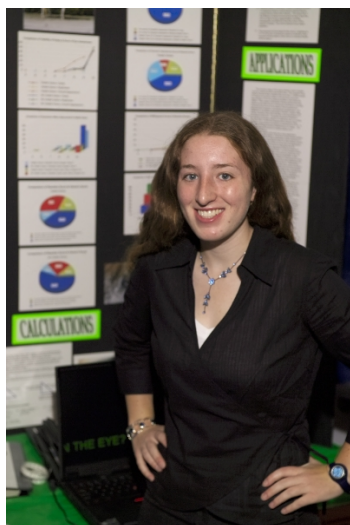

CWSF 2005 - Vancouver, British Columbia

Alexandrea Watters

Should You Look A Gift Horse in the Eye? The Validity of the Equine Eye In Assessing Character

Division: Biotechnology

Category: Senior

Region: Rideau-St. Lawrence

City: Elgin, ON

School: Rideau District High School

Abstract: Prevalent among equestrians is the belief that the appearance of the equine eye can indicate character. An assessment tool was designed and applied to subjects, concluding that this theory is inaccurate. However, a simple reaction test simulating abrupt movement produced a direct link between the equine eye and character.