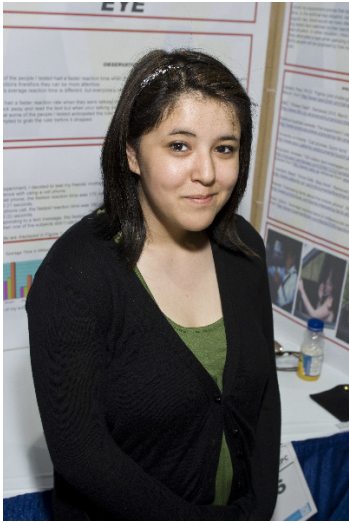

CWSF 2010 - Peterborough, Ontario

Monica Loreen

In a Blink of an Eye

Division: International

Category: Intermediate

Region: Beaufort-Delta

City: Inuvik, NT

School: Samuel Hearne Secondary School

Abstract: My project demonstrates how a person's reaction time can be affected when they operate a cell phone. First I tested a person's natural reaction time and then repeated the test twice more, once while receiving a phone call and once while receiving a text. I found that everyone's reaction time increases while taking a call and increases even greater when responding to a text message.

Biography

My name is Monica Loreen, and I am from Inuvik, Northwest Territories. I am currently in grade nine at Samuel Hearne Secondary School. I'm confident, proud, and happy. My family and friends keep me going. This is my second science fair project and this is my first CWSF. I love to play the violin and I am currently learning how to play the piano and the guitar. I like to be outdoors: suntan, bike, and go for nice walks. My favorite subjects are Math, Science, and English. I'd like to be famous one day either as an actress, singer or dancer.