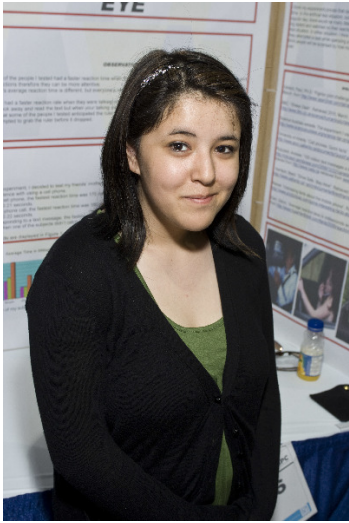

## CWSF 2010 - Peterborough, Ontario

### Monica Loreen

#### In a Blink of an Eye

**Division:** International

**Category:** Intermediate

**Region:** Beaufort-Delta

**City:** Inuvik, NT

**School:** Samuel Hearne Secondary School

**Abstract:** My project demonstrates how a person's reaction time can be affected when they operate a cell phone. First I tested a person's natural reaction time and then repeated the test twice more, once while receiving a phone call and once while receiving a text. I found that everyone's reaction time increases while taking a call and increases even greater when responding to a text message.