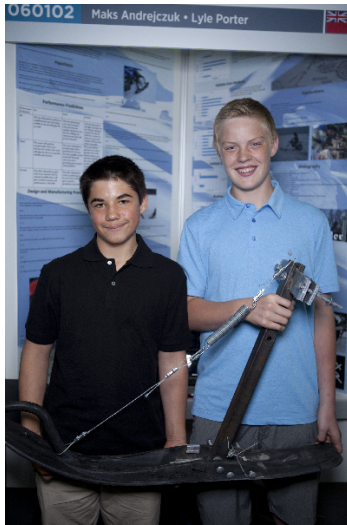

CWSF 2013 - Lethbridge, Alberta

Maks Andrejczuk, Lyle Porter

Storm Raider

Challenge: Innovation

Category: Junior

Region: Simcoe County

City: Wasaga Beach, ON, Nottawa, ON

School: Mountain View P.S.

Abstract: We have adapted a 125cc motorized dirtbike into a "snowbike" and we call it the Storm Raider. We have gone through many design and manufacturing stages in the evolution of our vehicle. Our year-round prototype is fully functional and we have scientifically proven through research that the Storm Raider is lighter, more economical and produces lower emissions, as well as outperforming a snowmobile in tests.

Lyle - My name is Lyle Porter; I am half Swedish, and half Canadian. I was born in Collingwood, Ontario but I currently live in Nottawa. Maks and I got our inspiration for the Storm Raider when dirtbiking on our property. My science fair partner, Maks Andrejczuk and I both love winter and its activities and thought it would be a suitable project, as well as being something we could use. If we were to produce the Storm Raider on a large scale, we would have to improve the stability of the ski, as well as the flotation of the track. If you are trying to create an engineering project, I suggest that you don't settle for your first idea and that you i...