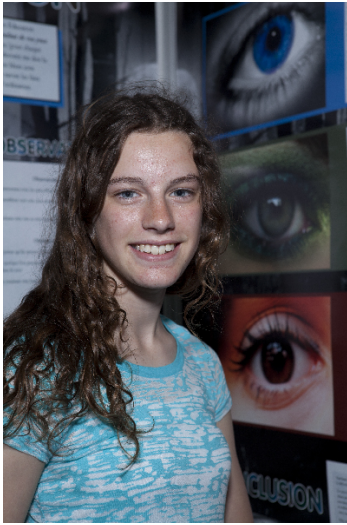

CWSF 2013 - Lethbridge, Alberta

Brittany Paulick

Est-ce que la couleur de vos yeux affecte la vision dans la noirceur?

Challenge: Discovery

Category: Junior

Region: Tri-County

City: Tusket, NS

School: Maple Grove Education Centre

Abstract: Mon projet pour la foire de science est appelée: Est-ce que la couleur de vos yeux affecte votre vision dans la noirceur? Dans ce projet, je vais mettre 5 personnes (pour chaque couleur d'yeux) dans un chambre noire, et les personnes doivent me dire couleur d'un carte coloré.

Biography

Hello, my name is Brittany Paulick, a grade 8 student at Maple Grove education centre. My activities include: Swimming, taekwon-do, horseback riding and track. My hobby is horseback riding, but it is also a little bit of doodling. I have had a few awards before, two from a French speech contest last year, and one from the MLA of our town for raising money towards Japan, after the tsunami. The inspiration for my project is actually pretty neat. One of my friends was looking up ideas, and she didn't want the idea 'la couleur des yeux.' So, I asked her if she was using the idea. When she said no, I decided to do this as a project as I have some previous knowledge of the subject. Plans for further investigations would be to re-do the same test, but in a lab, with more people on a bigger scale. For any other students who might think of doing this project, I suggest that you do tons of research before starting! As: 'what colors are easiest to see in the dark?' Or research a lot on the three eye colors.