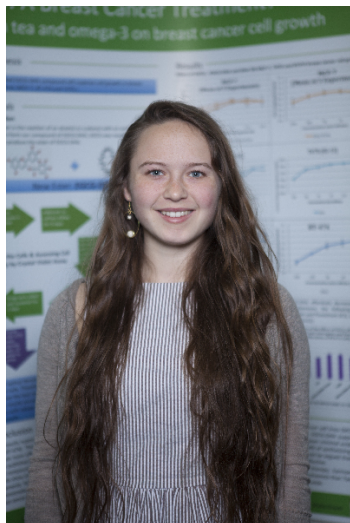

CWSF 2013 - Lethbridge, Alberta

Hannah Boone

Tea Time! A Breast Cancer Treatment? Green tea + omega-3 effects on cell growth

Challenge: Health

Category: Senior

Region: Eastern Newfoundland

City: St. John's, NL

School: Holy Heart High School

Abstract: Breast cancer is a huge public health problem. Epigallo-catechin-3-gallate (EGCG), a water soluble catechin in green tea, has been shown to have anti-cancer effects. Docosahexaenoic acid (DHA), an omega3 fatty acid is lipid soluble. The synthesized EGCG-DHA compound has increased cellular absorption rates and reduces cellular proliferation in multiple breast cancer cell lines in culture.