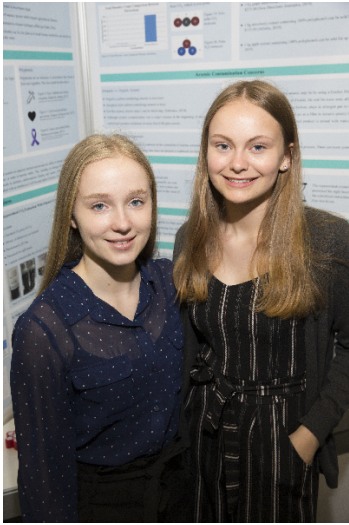

CWSF 2019 - Fredericton, New Brunswick

Megan Downe, Avery Nicholson

Ulva lactuca: Subcritical Water and Supercritical CO2 Extractions

Challenge: Innovation

Category: Intermediate

Region: 4-H Canada

City: Hunter River, PE, New Glasgow, PE

School: Bluefield High School

Abstract: The objective of this project is to study the macroalgae *Ulva Lactuca* and determine potential human uses for the plant in relation to proteins and polyphenolics. Harvesting this plant would result in more breathable rivers and benefit the economy as well.

Biographies

Megan - My name is Megan Downe and I'm sixteen years old. This is my second time attending CWSF and I'm very excited to be back. At school, I am a member of the student council as well as the travel club. I also dedicate a lot of my time to my 4-H club. In the future, I hope to pursue a career in medicine or another science. My project was inspired when my partner and I began to notice a sulfuric odor coming from the rivers in PEI. This odor came from the decomposition of *Ulva lactuca*, an over-growing species of seaweed that causes problems for the ecosystem. We learned that *Ulva lactuca* contains valuable components such as proteins and polyphenols. ...

Avery - My name is Avery Nicholson and I am 15 years old. I play curling competitively, and am a member of my school's triple A volleyball team. In addition to sports, I am a member of 4-H. The idea of our project came from seeing the effects of an abundance of sea lettuce in the rivers of PEI. We decided to find a use for this plant in order to benefit the environment, but also improve human prosperity. In the future, I aspire to become a psychiatrist. I would advise other students thinking of doing a project to find a topic you are interested in. If you are passionate about your project, then it will not seem like a bunch of work and will be more e...

Awards

Value

Excellence Award - Intermediate - Bronze Medal Sponsor: Youth Science Canada	
Western University Scholarship Bronze Medallist - $1000 Entrance Scholarship Sponsor: Western University	$1 000
Total	$1 000