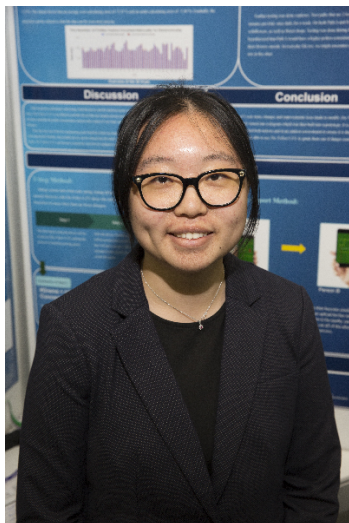

# CWSF 2019 - Fredericton, New Brunswick

## Wendy Fang

### Biography

Wendy Fang is currently a grade 10 student attending school in Burnaby, BC. She has a strong passion in the areas of science and math, leading her to becoming an active member of her school's math team, competing in various competitions and participating in multiple science events where she is able to share her ideas and learn from others. In addition, Wendy is leading a school club where problem solving, creativity, and communication coalesce to create helpful projects for the community. Overall, medical science in particular has always been the main area of her interest. Always curious about pioneering health improvements and breakthroughs, she stumbled upon the problem of allergy outbreaks. After further research, she discovered that more than one out of six Canadians suffer from allergies each year. Consequently, she wanted to find a way to help those people during allergy season. Her goal was to create a portable device that would be able to provide real-time pollen concentration reports to allergy-sufferers, so they would be able to navigate themselves to areas that are less contaminated by allergens. In the future she hopes to do more work in the field of medicine and become a doctor.