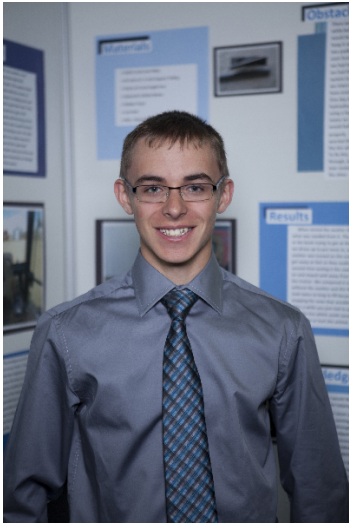

CWSF 2013 - Lethbridge, Alberta

Clay Patton

The Cow Swatter

Challenge: Innovation

Category: Intermediate

Region: Northwest Saskatchewan

City: Major, SK

School: Major School

Abstract: The Cow Swatter is a device that attaches to the front of a tractor when feeding cattle. When feeding, cattle get in the way. This device was built to discourage them from loitering, in front of the tractor. By keeping the animals away from equipment animal welfare is greatly increased, along with farm employee safety.

Biography

My name is Clay Patton and I am a grade 9 student at Major School in Major, Saskatchewan. I live with my family on a mixed farming operation, which means we grow crops and raise cattle. There is a lot of work to do on our farm and I like to get as involved as I can in working with the machinery and the cattle. I have been a beef 4H member since 2007 where I get the opportunity to work with other members in our community giving back and learning about the cattle industry. In the winter I enjoy curling with my dad and school team. I am also active with badminton and track and jam club, where I have learned to play the guitar. Rural life is important to me and even though I want to advance my education, I can see rural living in my future.